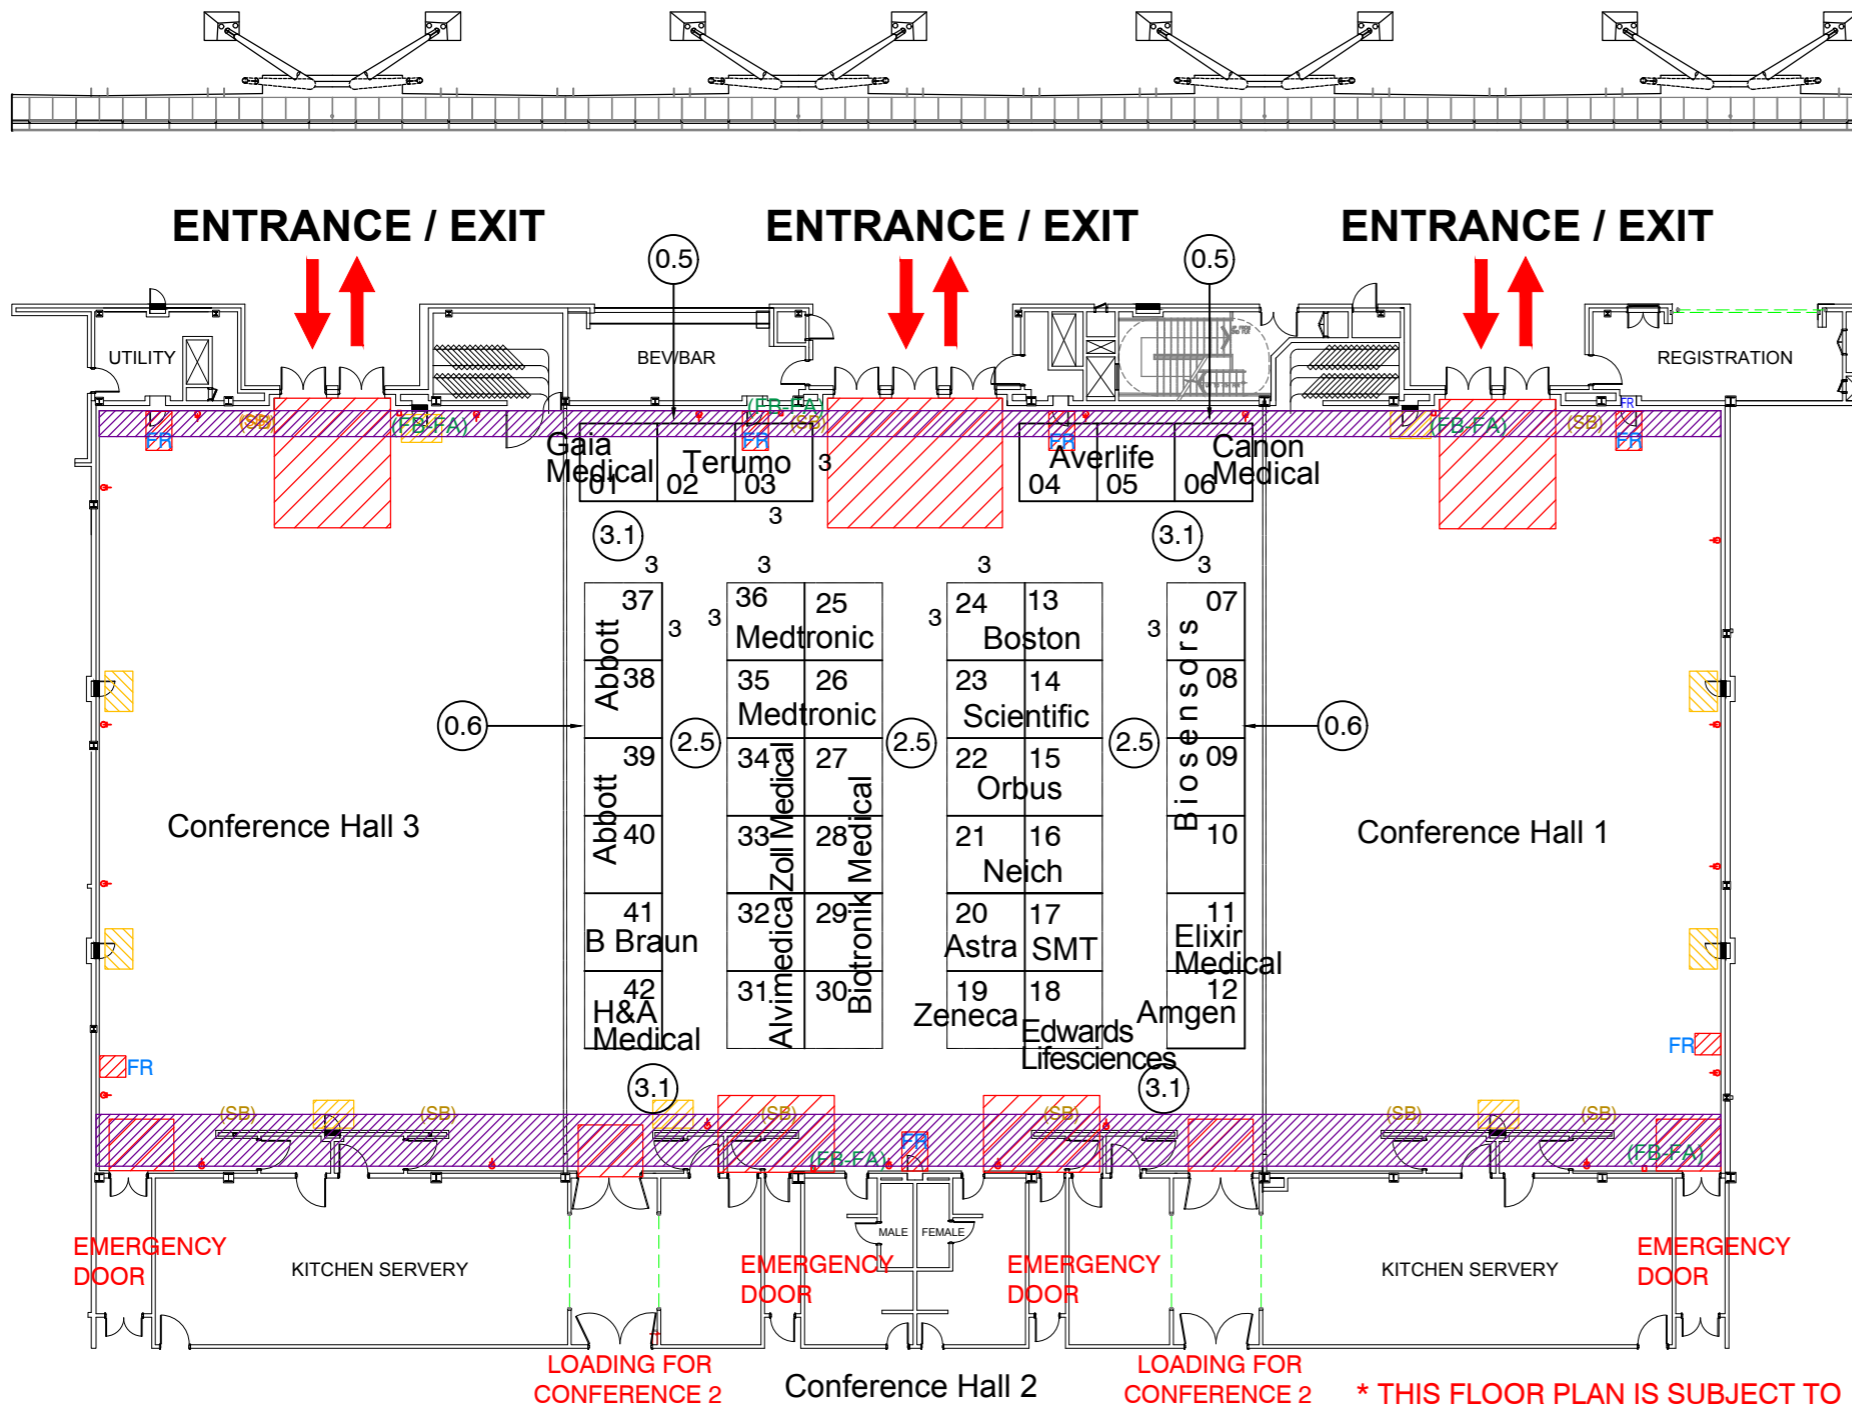

Conference Hall 2, KL Convention Centre

16 - 17 July 2021

M'sia LIVE

2021

KLCC RULES & REGULATIONS :

LEGEND :	
FR	FIRE EXTINGUISHER
HR	HOSE REEL
FA	FIRE ALARM
FB	FIRE BREAK GLASS
[Red Hatched Box]	NON BUILD UP AREA
SB	SUIS BOARD
DC	DOOR CONTROLLER
[Purple Hatched Box]	BALCONY

* THIS FLOOR PLAN IS SUBJECT TO KUALA LUMPUR CONVENTION CENTRE APPROVAL